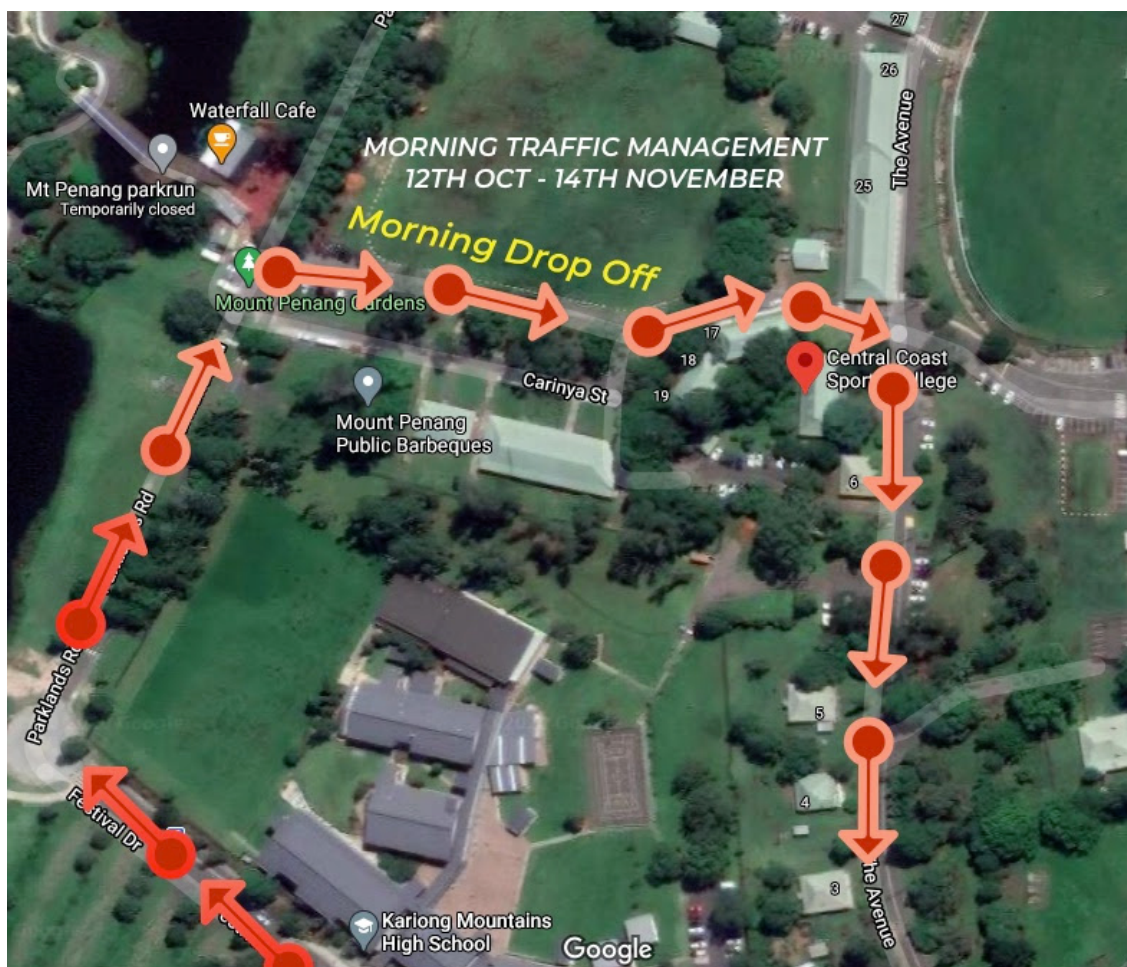

## Parent Pick Up and Drop Off

### Morning Drop Offs

All traffic will be entering the site from the Kariong Mountains High School side of the property. Parents are directed to drive along the area next to Village Green 1 and drop off their child at the field area. We will have staff and senior students there to greet your child.

### Afternoon Pick Ups

Parents are directed to travel with the normal flow of traffic and to park out the front of our cafe or in front of The Oval. The children will be waiting on the grassed area next to the Cafe car park.