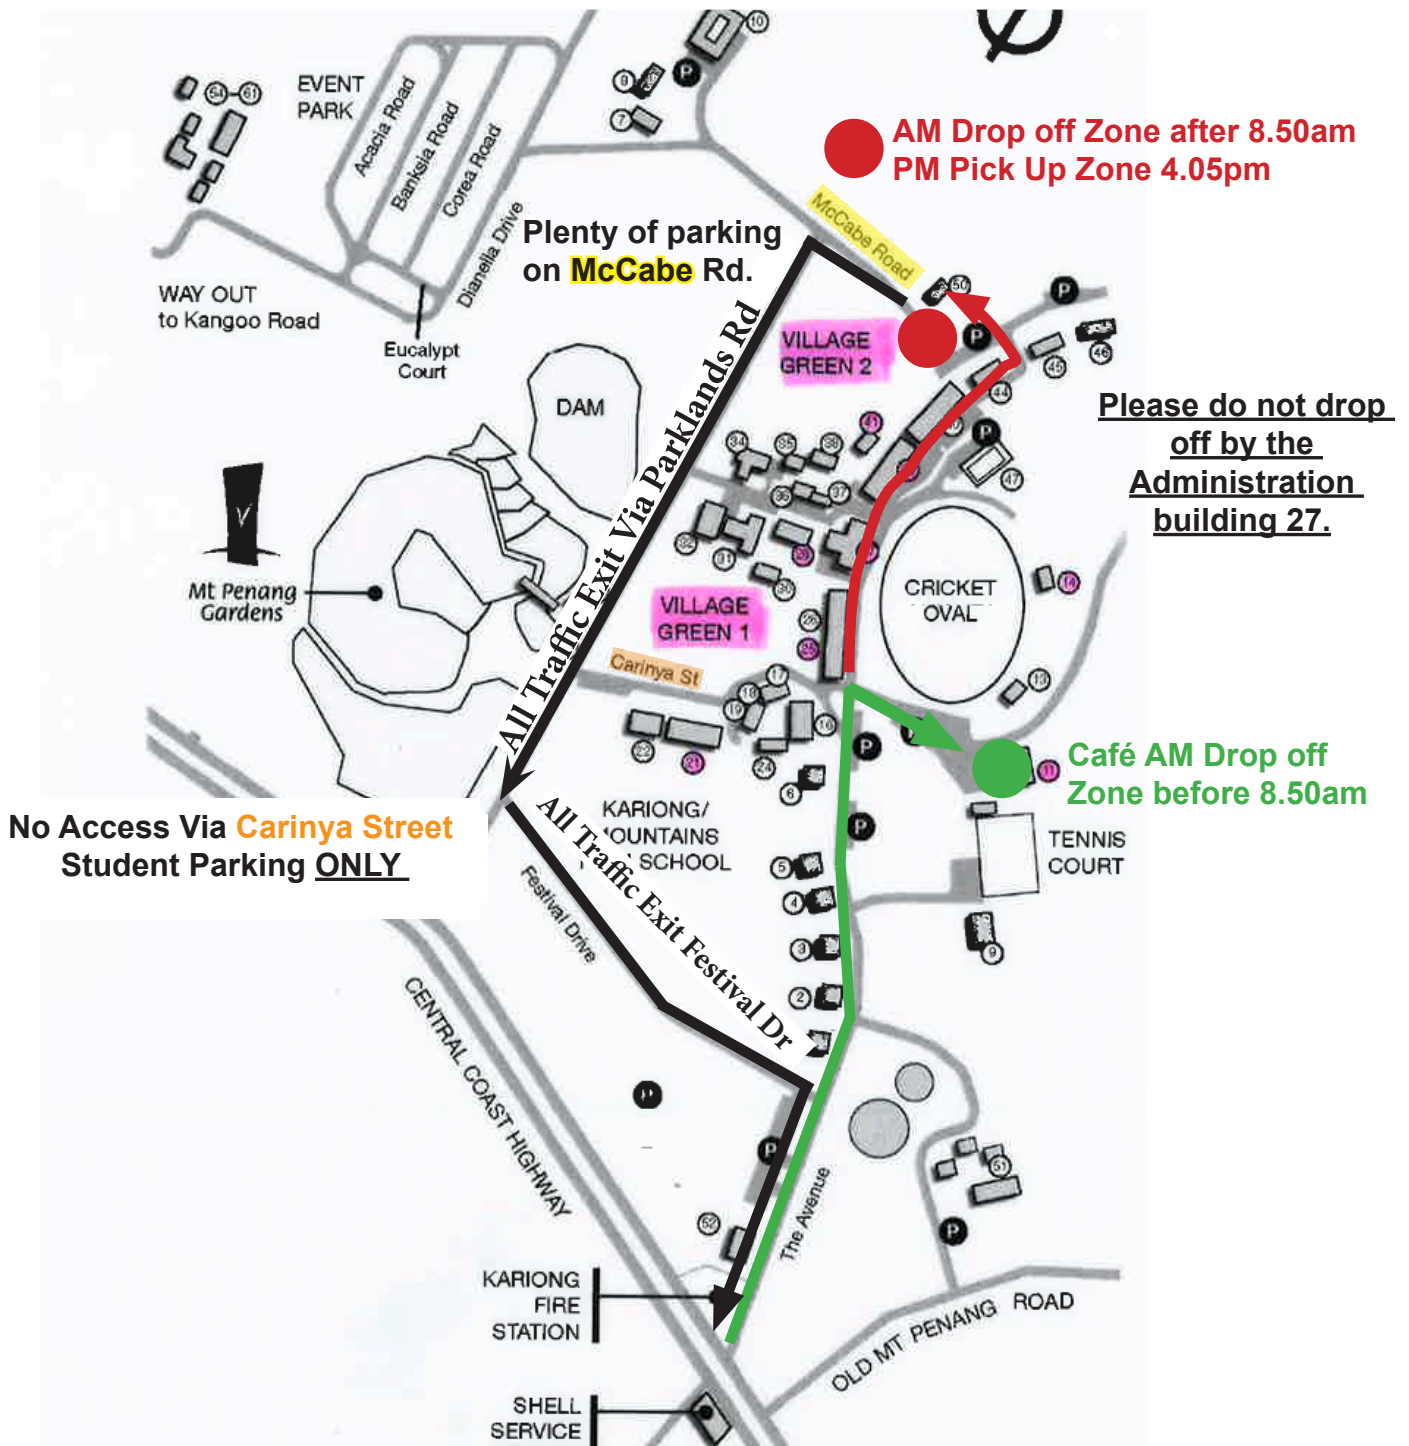

IFS/ITS Parking Update

Effective 24th August, 2015

CARING FOR OUR CHILDREN & KEEPING THEM SAFE

- * Parents need to follow the one way traffic rules
- * Be patient, as the aim is keep all our children safe.
- * Keep your speed between 20-40km when on site.
- * Keep our children safe by not using Carinya Street OR the road behind building 27.
- * Students have a clear pathway from the Drop Off/Pick Up Zone through to Village Green 1.